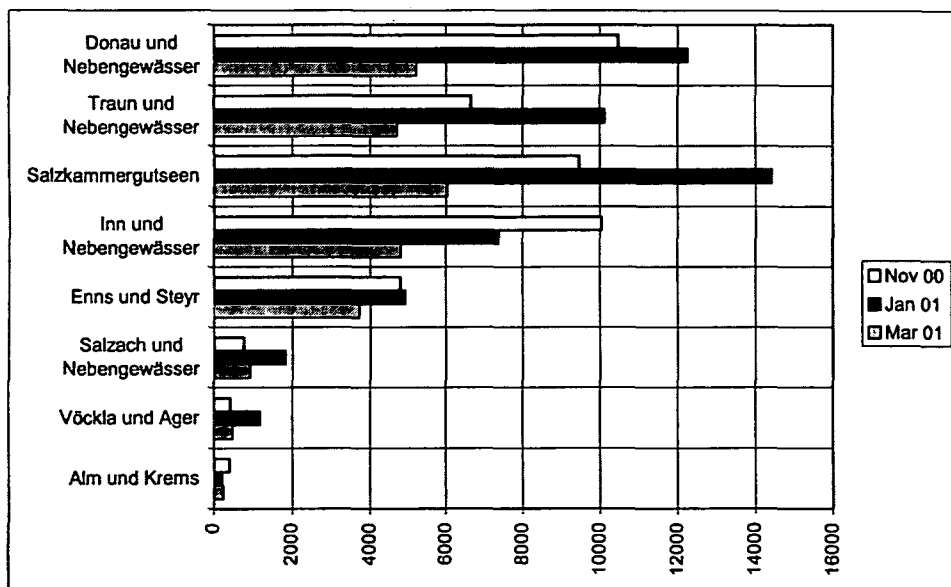

Inn und Nebengewässer: Stau Braunau (N,J,M), Stau Frauenstein (N,J,M), Stau Obernberg (N,J,M), Stau Schärding (N,J,M), St. Florian – Passau (N,J,M), Antiesen: Unterlauf (N,J,M)

Enns und Steyr: Ennsstauseen (N,J,M), Ennskanal (N,J,M), Steyr: Grünburg – Steyr (N,J,M), Steyr: Grünburg – Molln (N,J,M), Steyr: Molln – Klaus (N,J,M), Stau Klaus (N,J,M)

Salzach und Nebengewässer: Landesgrenze – Burghausen (N,J,M), Burghausen – Mündung (N,J,M)

Vöckla und Ager: Ager: Attersee – Puchheim (N,J,M), Puchheim – Schwanenstadt (N,J,M)

Alm und Krems: Alm bei Scharnstein (N,J,M), Alm bei Weng (N,J,M), Krems und Mühlbach (N,J,M)