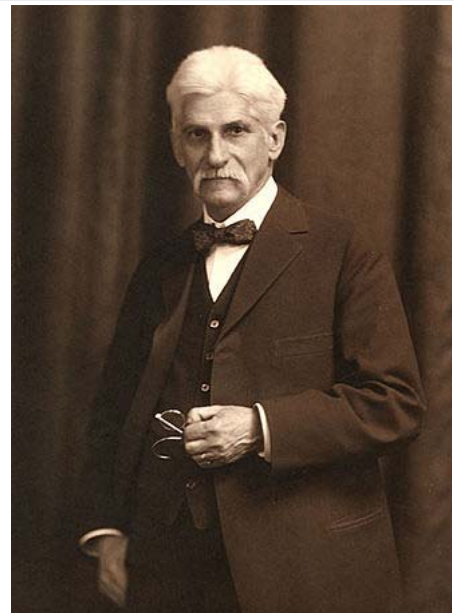

In 1900, an ailing Adams left the university. Birge was named acting president in Adams' absence. He hoped to be named permanently to the post, but was passed over in favor of Charles R. Van Hise in 1903 after a boardroom battle between university regents William F. Vilas, who favored Birge, and Governor Robert M. La Follette Sr., who favored Van Hise. Birge remained dean of the College of Arts and Sciences.

Van Hise died unexpectedly in 1918, and Birge was once again asked to serve as president of the university. This time he was formally named to the post, and served as president until 1925. He was regarded as an efficient administrator but was criticized then and later for refusing to make substantial changes to the university to adapt to the increase in students in the wake of World War I.

From 1921 through 1922, Birge engaged in a running debate with William Jennings Bryan, who considered evolution a heresy and labeled Birge an atheist in several speeches. Birge, a lifelong Congregationalist who had taught Bible classes for most of his professional life, wrote a pamphlet defending evolution as supported by the Bible.

Birge and his close collaborator Chancey Juday were pioneers of North American limnology (the study of inland waters, such as rivers and lakes). Together they founded an influential

Edward Asahel Birge

E. A. Birge in 1918

President of University of Wisconsin–Madison

In office

1918–1925

Preceded by Charles R. Van Hise

Succeeded by Glenn Frank

In office

1901–1903

Preceded by Charles Kendall Adams

Succeeded by Charles R. Van Hise

Personal details

Born September 7, 1851
Troy, New York

Died June 9, 1950
(aged 98)

Alma mater Harvard University
Williams College