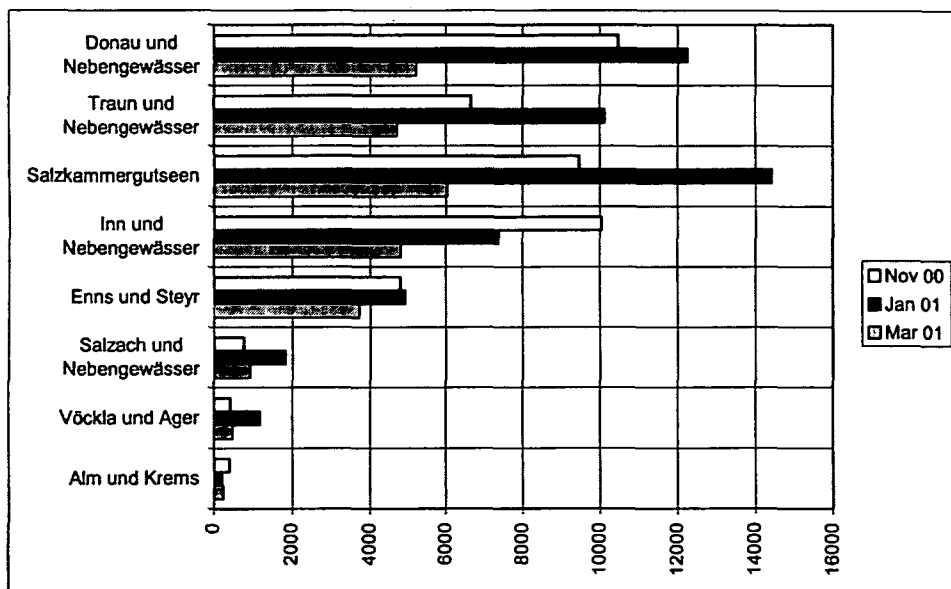

Inn und Nebengewässer: Stau Braunau (N,J,M), Stau Frauenstein (N,J,M), Stau Obernberg (N,J,M), Stau Schärding (N,J,M), St. Florian – Passau (N,J,M), Antiesen: Unterlauf (N,J,M)

Enns und Steyr: Ennsstauseen (N,J,M), Ennskanal (N,J,M), Steyr: Grünburg – Steyr (N,J,M), Steyr: Grünburg – Molln (N,J,M), Steyr: Molln – Klaus (N,J,M), Stau Klaus (N,J,M)

Salzach und Nebengewässer: Landesgrenze – Burghausen (N,J,M), Burghausen – Mündung (N,J,M)

Vöckla und Ager: Ager: Attersee – Puchheim (N,J,M), Puchheim – Schwanenstadt (N,J,M)

Alm und Krems: Alm bei Scharnstein (N,J,M), Alm bei Weng (N,J,M), Krems und Mühlbach (N,J,M)